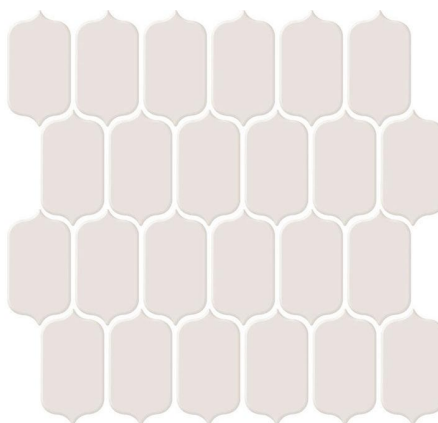

Product Description

Lantern I42

Material : Mosaico

Application : Wall

Collection : Press

Size : 269.49 x 286

Thickness : 9.00 mm

Qty. Per Box : 20

Coverage Area : 1

[Read More](#)

SKU:

Price:

Stock: instock